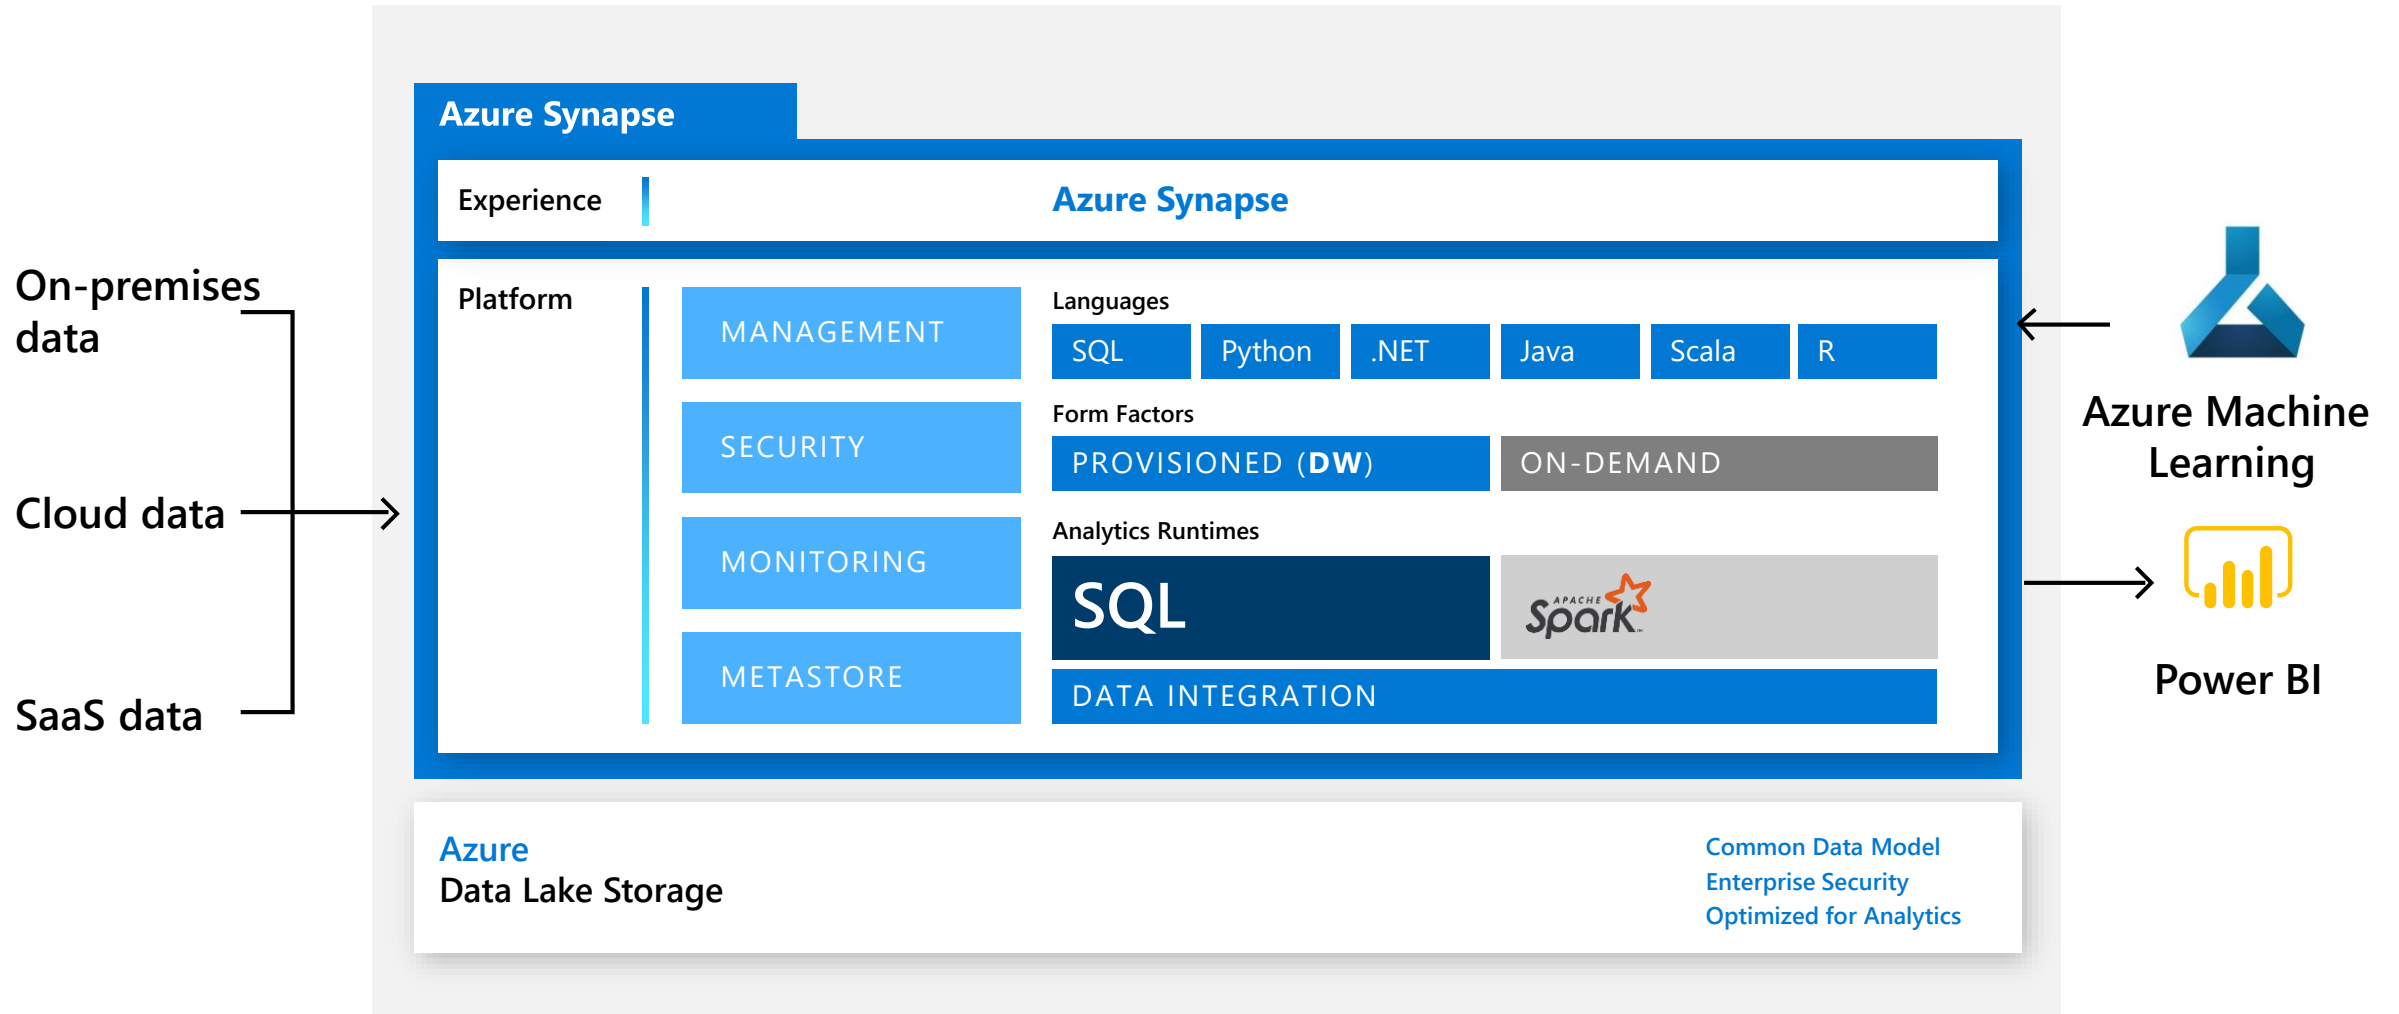

Azure Synapse

Limitless analytics service with unmatched time to insight